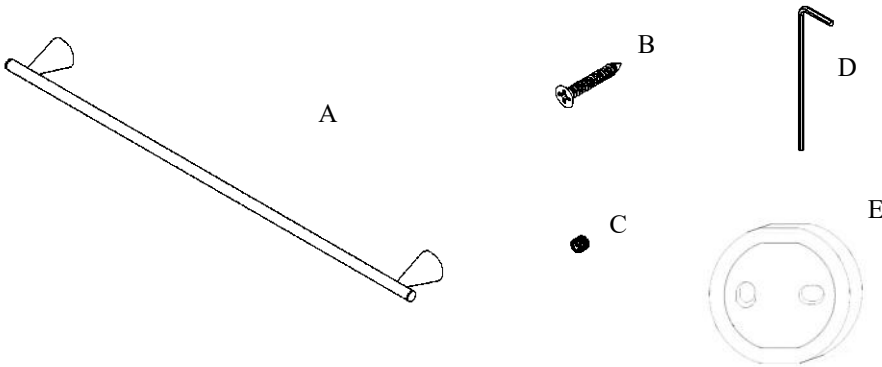

Exhilarating by Design

Volkano Cone 30" Towel Bar Installation Guide

Code: V65163, V65164, V65165

Parts Included	QTY
A - Towel Bar	1
B - Screw	4
C - Set Screw	2
D - Allen Key	1
E - Bracket	2

Model #	Description	Finish	Weight (lb)	WxHxD (mm)	WxHxD (Inches)	Metal Type
V65163	Cone 30" Towel Bar	Chrome	1.364	766 x 44 x 77	30 x 1.75 x 3	Brass
V65165	Cone 30" Towel Bar	Matte Black	1.364	766 x 44 x 77	30 x 1.75 x 3	Brass